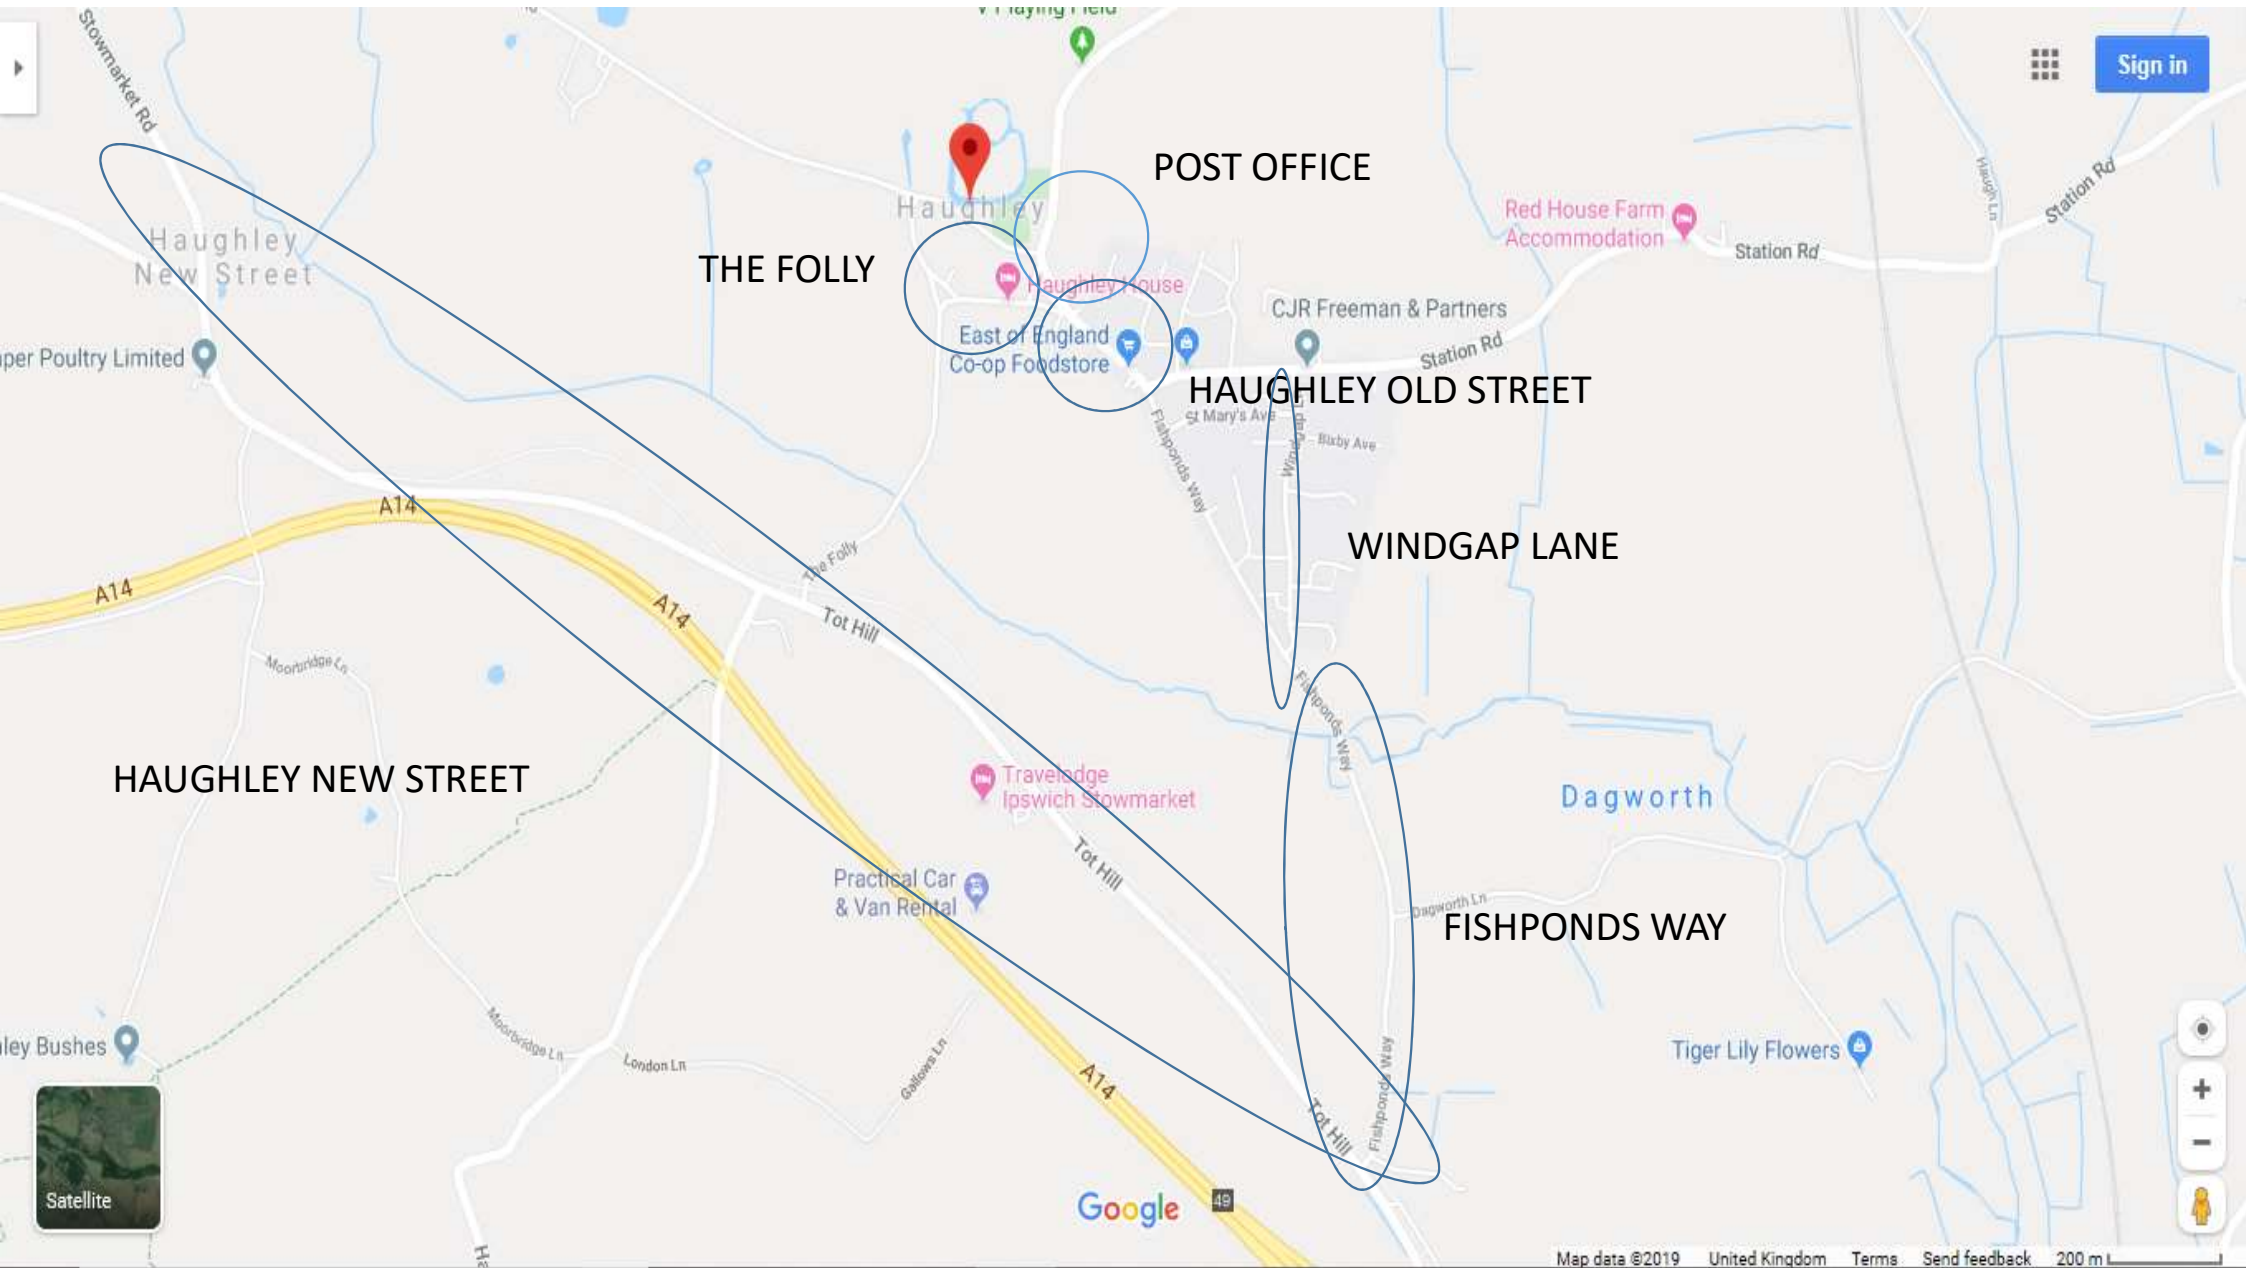

Haughley  
Parish Council  
Road Traffic  
Consultation

Sign in

POST OFFICE

THE FOLLY

HAUGHLEY OLD STREET

WINDGAP LANE

HAUGHLEY NEW STREET

FISHPONDS WAY

Google

40mph speed limit from Tot Hill  
along Fishponds Way to the 30mph  
sign entering Haughley near Windgap Lane

PROPOSED

Bus Box – Painted outside Nos 58 & 60. Bus Box has double yellow lines kerbside and Buses Only painted on the road inside the Box

Double yellow lines outside the Post Office from layby and round bend to Duke Street

Double yellow lines length of Haughley House opposite Village Hall and single yellow line along full length of road from the Vicarage to the turning left with restricted parking during the day only

## WINDGAP LANE

SID device to be used on Windgap Lane, Station rd and Fishponds.

CHICANE

40mph from before Quarries Cross then 30mph to Haughley New Street. Pedestrian Crossing warnings signs and warning on the road at Quarries Cross for people crossing to Gallowsfield Wood