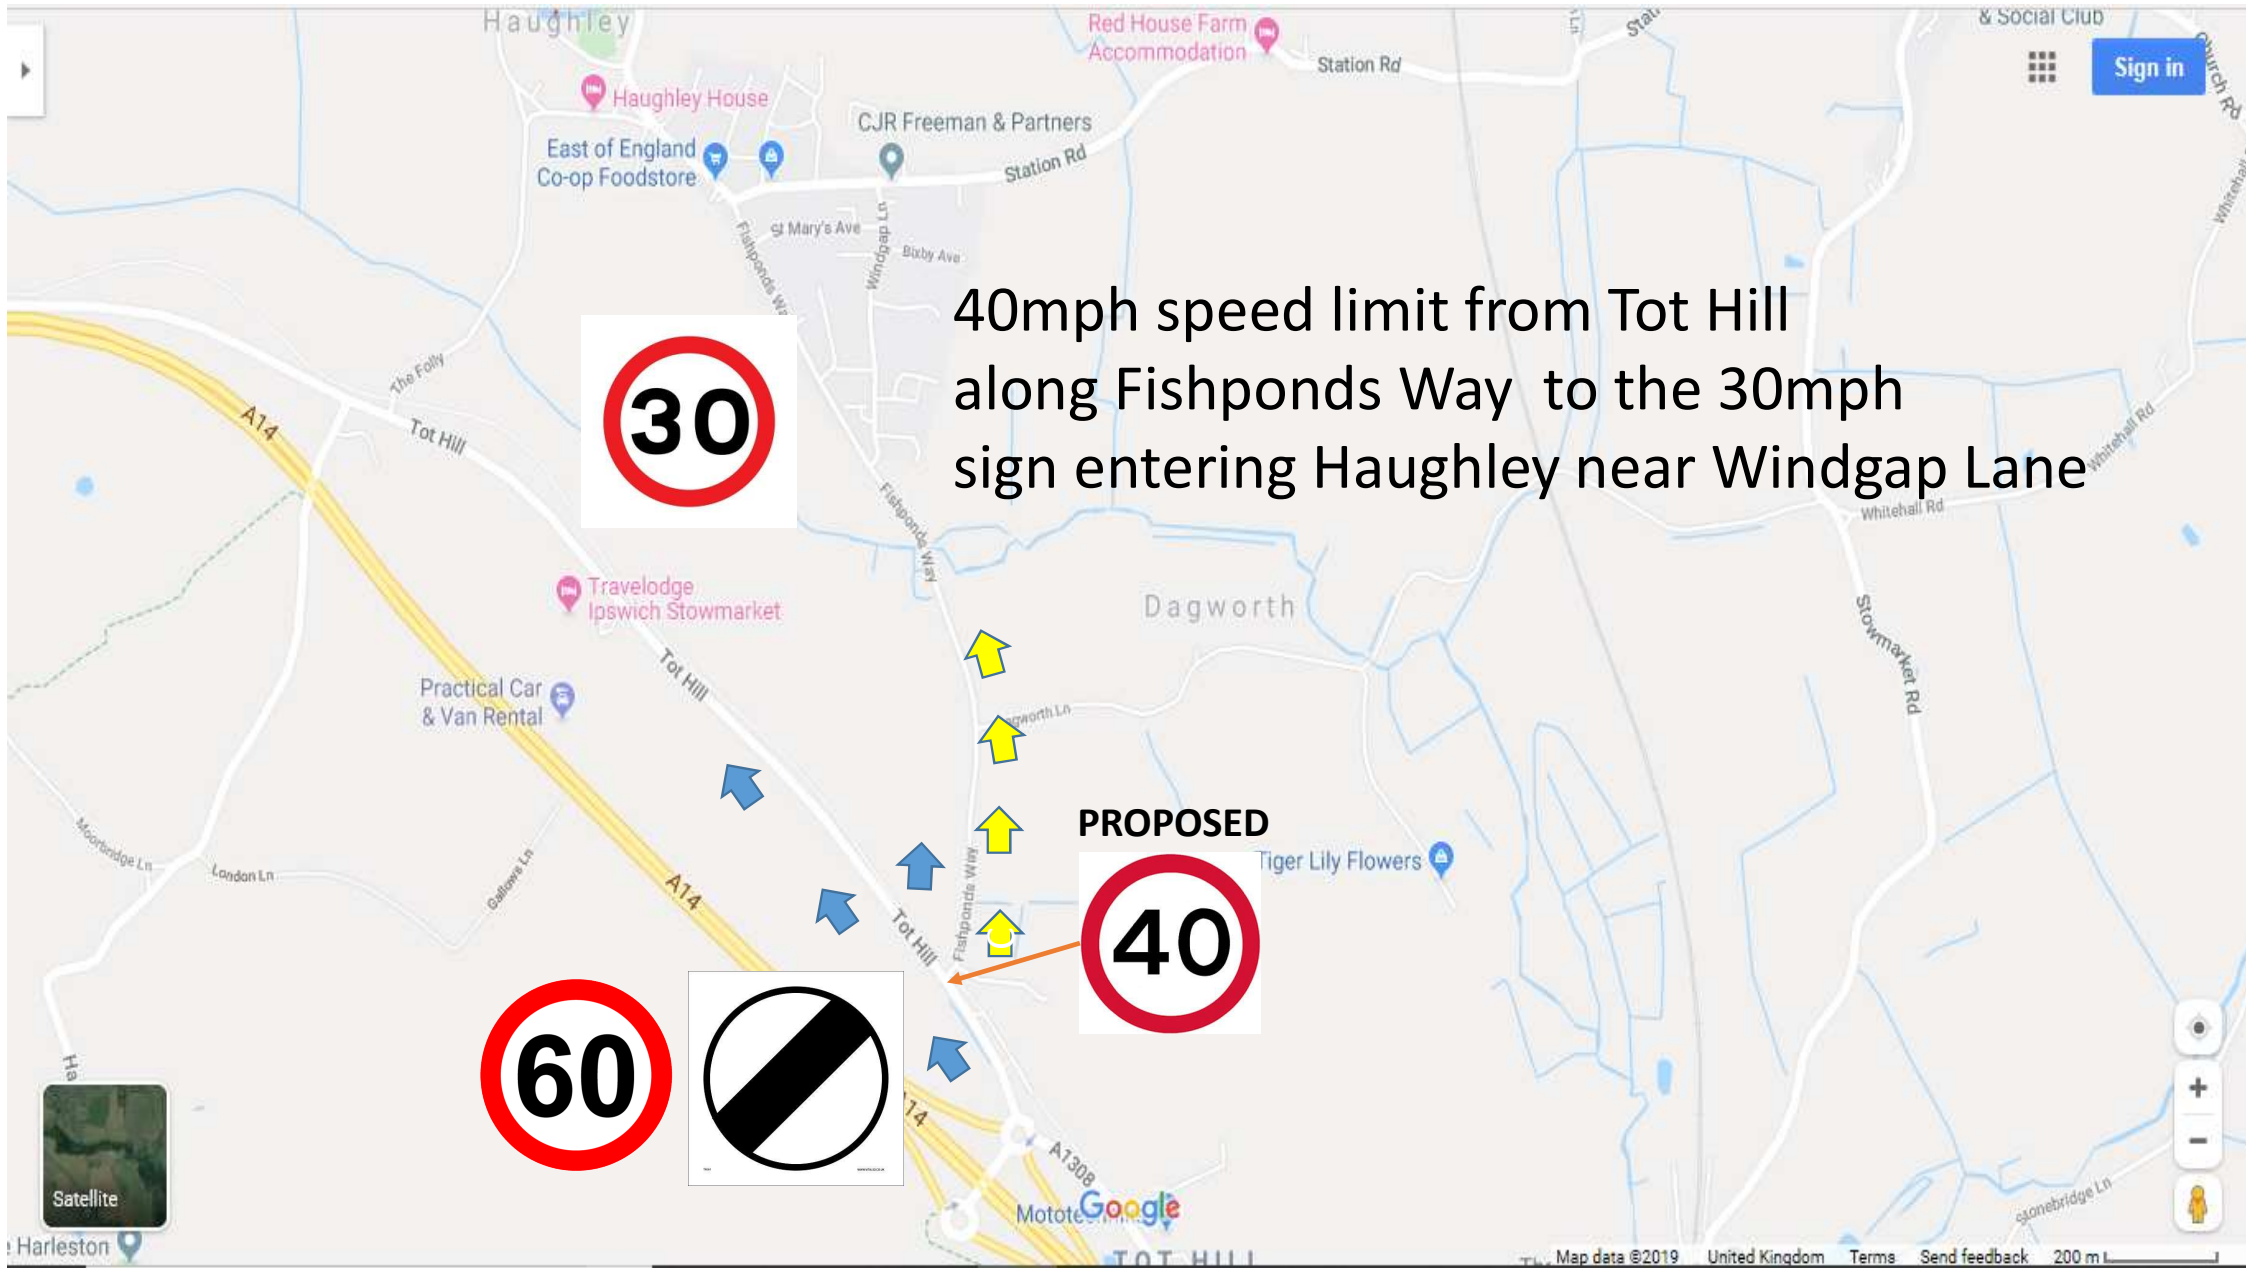

Haughley  
Parish Council  
Road Traffic  
Consultation

Sign in

POST OFFICE

THE FOLLY

HAUGHLEY OLD STREET

WINDGAP LANE

HAUGHLEY NEW STREET

FISHPONDS WAY

Google

40mph speed limit from Tot Hill  
along Fishponds Way to the 30mph  
sign entering Haughley near Windgap Lane

PROPOSED

Bus Box – Painted outside Nos 58 & 60. Bus Box has double yellow lines kerbside and Buses Only painted on the road inside the Box

Double yellow lines outside the Post Office from layby and round bend to Duke Street

Double yellow lines length of Haughley House opposite Village Hall and single yellow line along full length of road from the Vicarage to the turning left with restricted parking during the day only

## WINDGAP LANE

SID device to be used on Windgap Lane, Station rd and Fishponds.

CHICANE

40mph from before Quarries Cross then 30mph to Haughley New Street. Pedestrian Crossing warnings signs and warning on the road at Quarries Cross for people crossing to Gallowsfield Wood