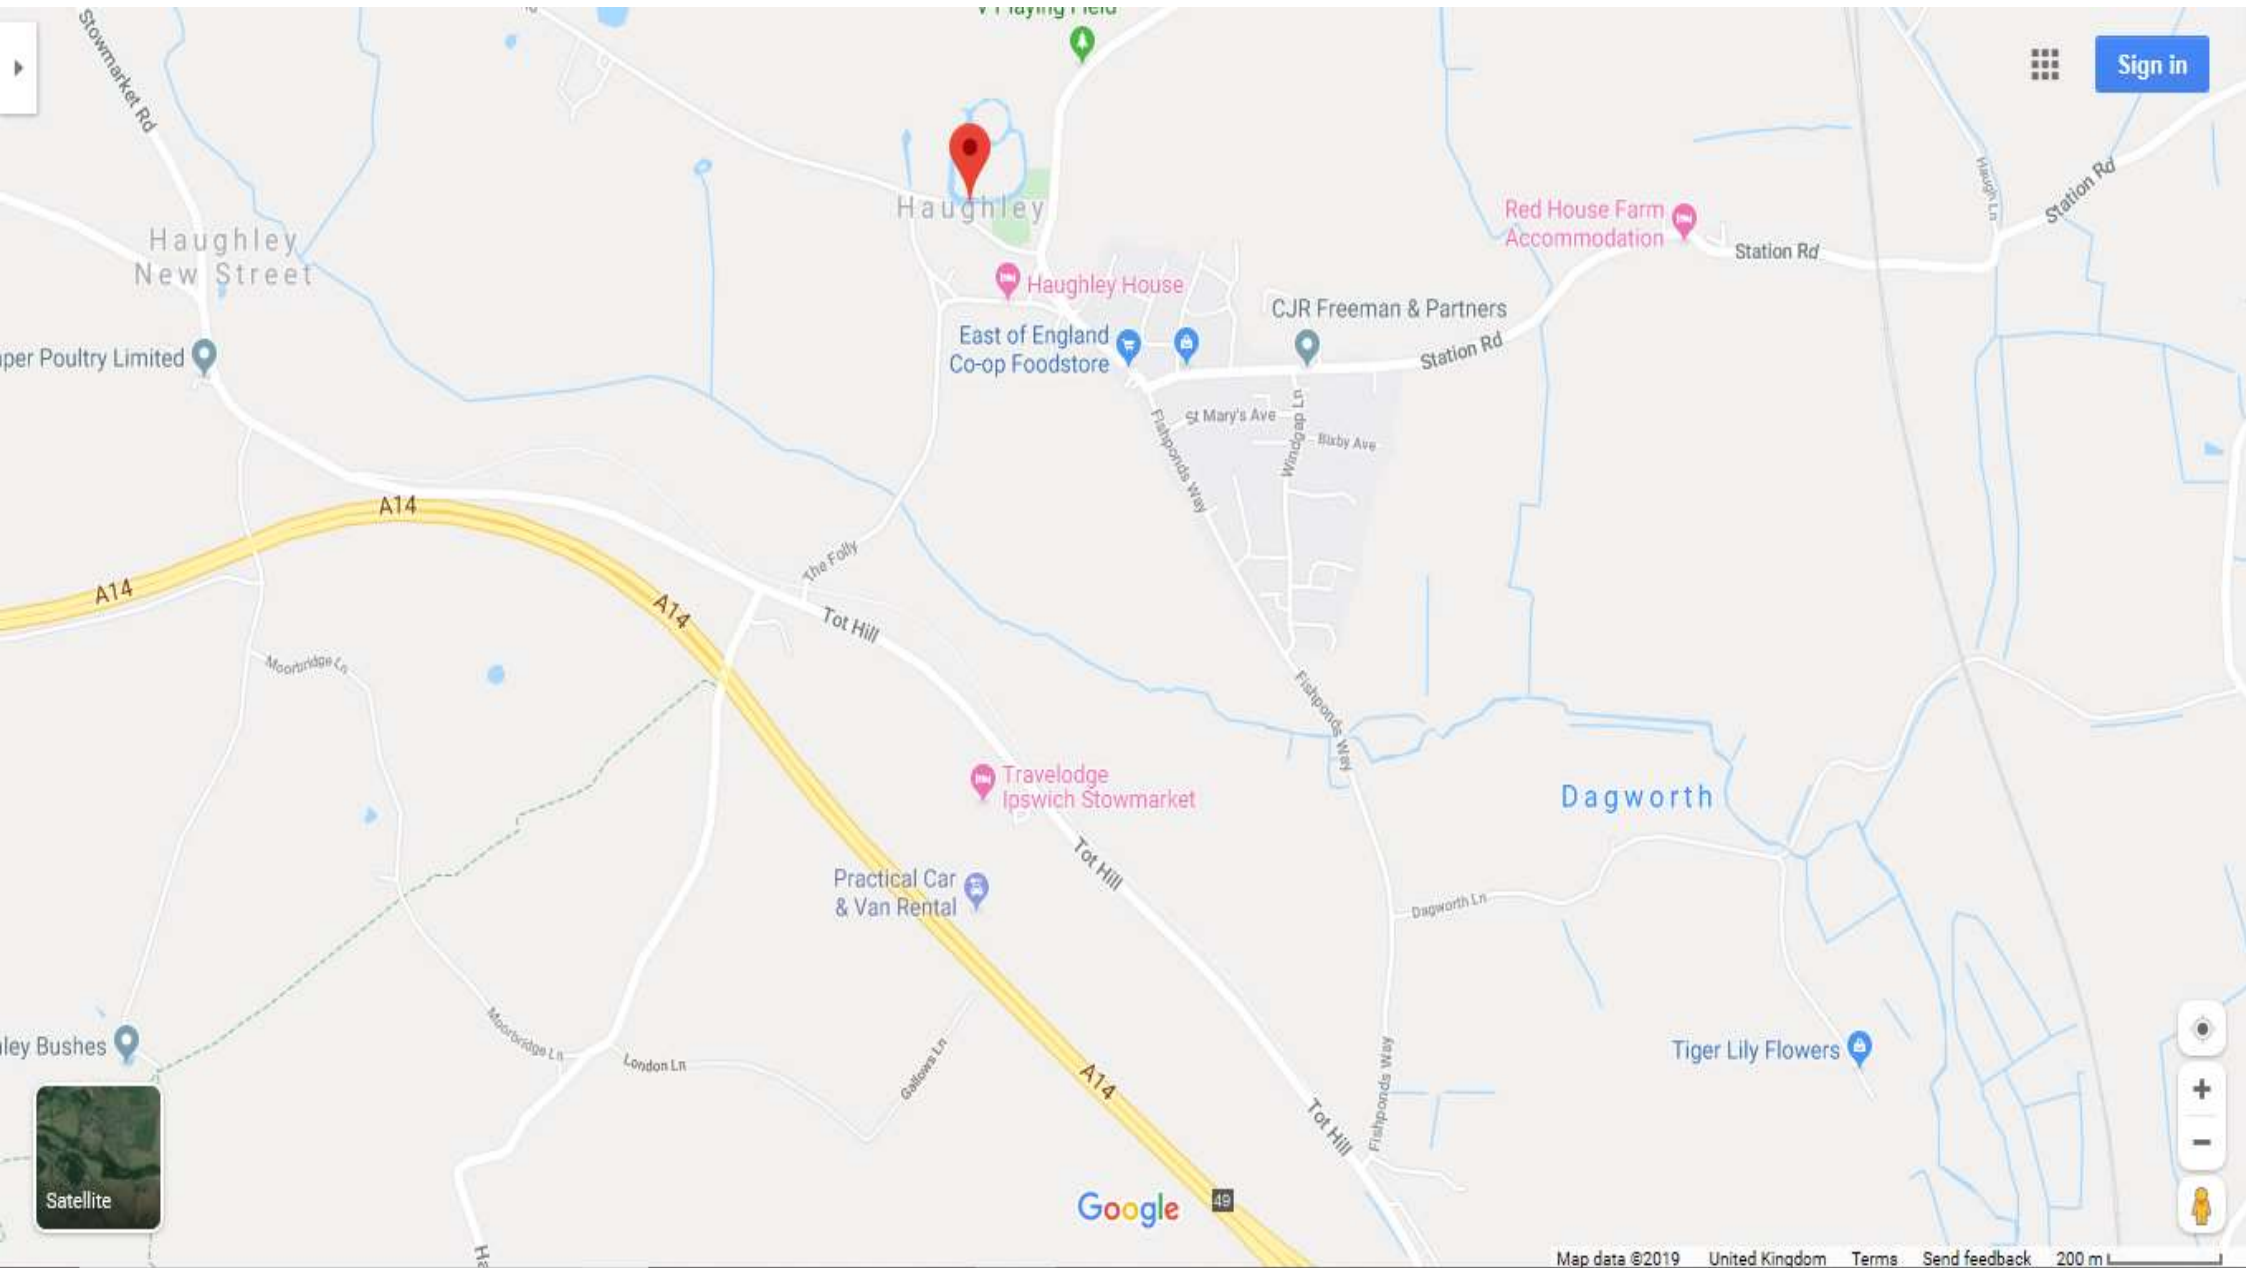

Google

40mph speed limit from Tot Hill  
along Fishponds Way to the 30mph  
sign entering Haughley near Windgap Lane

PROPOSED

Bus Box – Painted outside Nos 58 & 60. Bus Box has double yellow lines kerbside and Buses Only painted on the road inside the Box

## WINDGAP LANE

SID device to be used on Windgap Lane, Station rd and Fishponds.

CHICANE

40mph from before Quarries Cross then 30mph to Haughley New Street. Pedestrian Crossing warnings signs and warning on the road at Quarries Cross for people crossing to Gallowsfield Wood