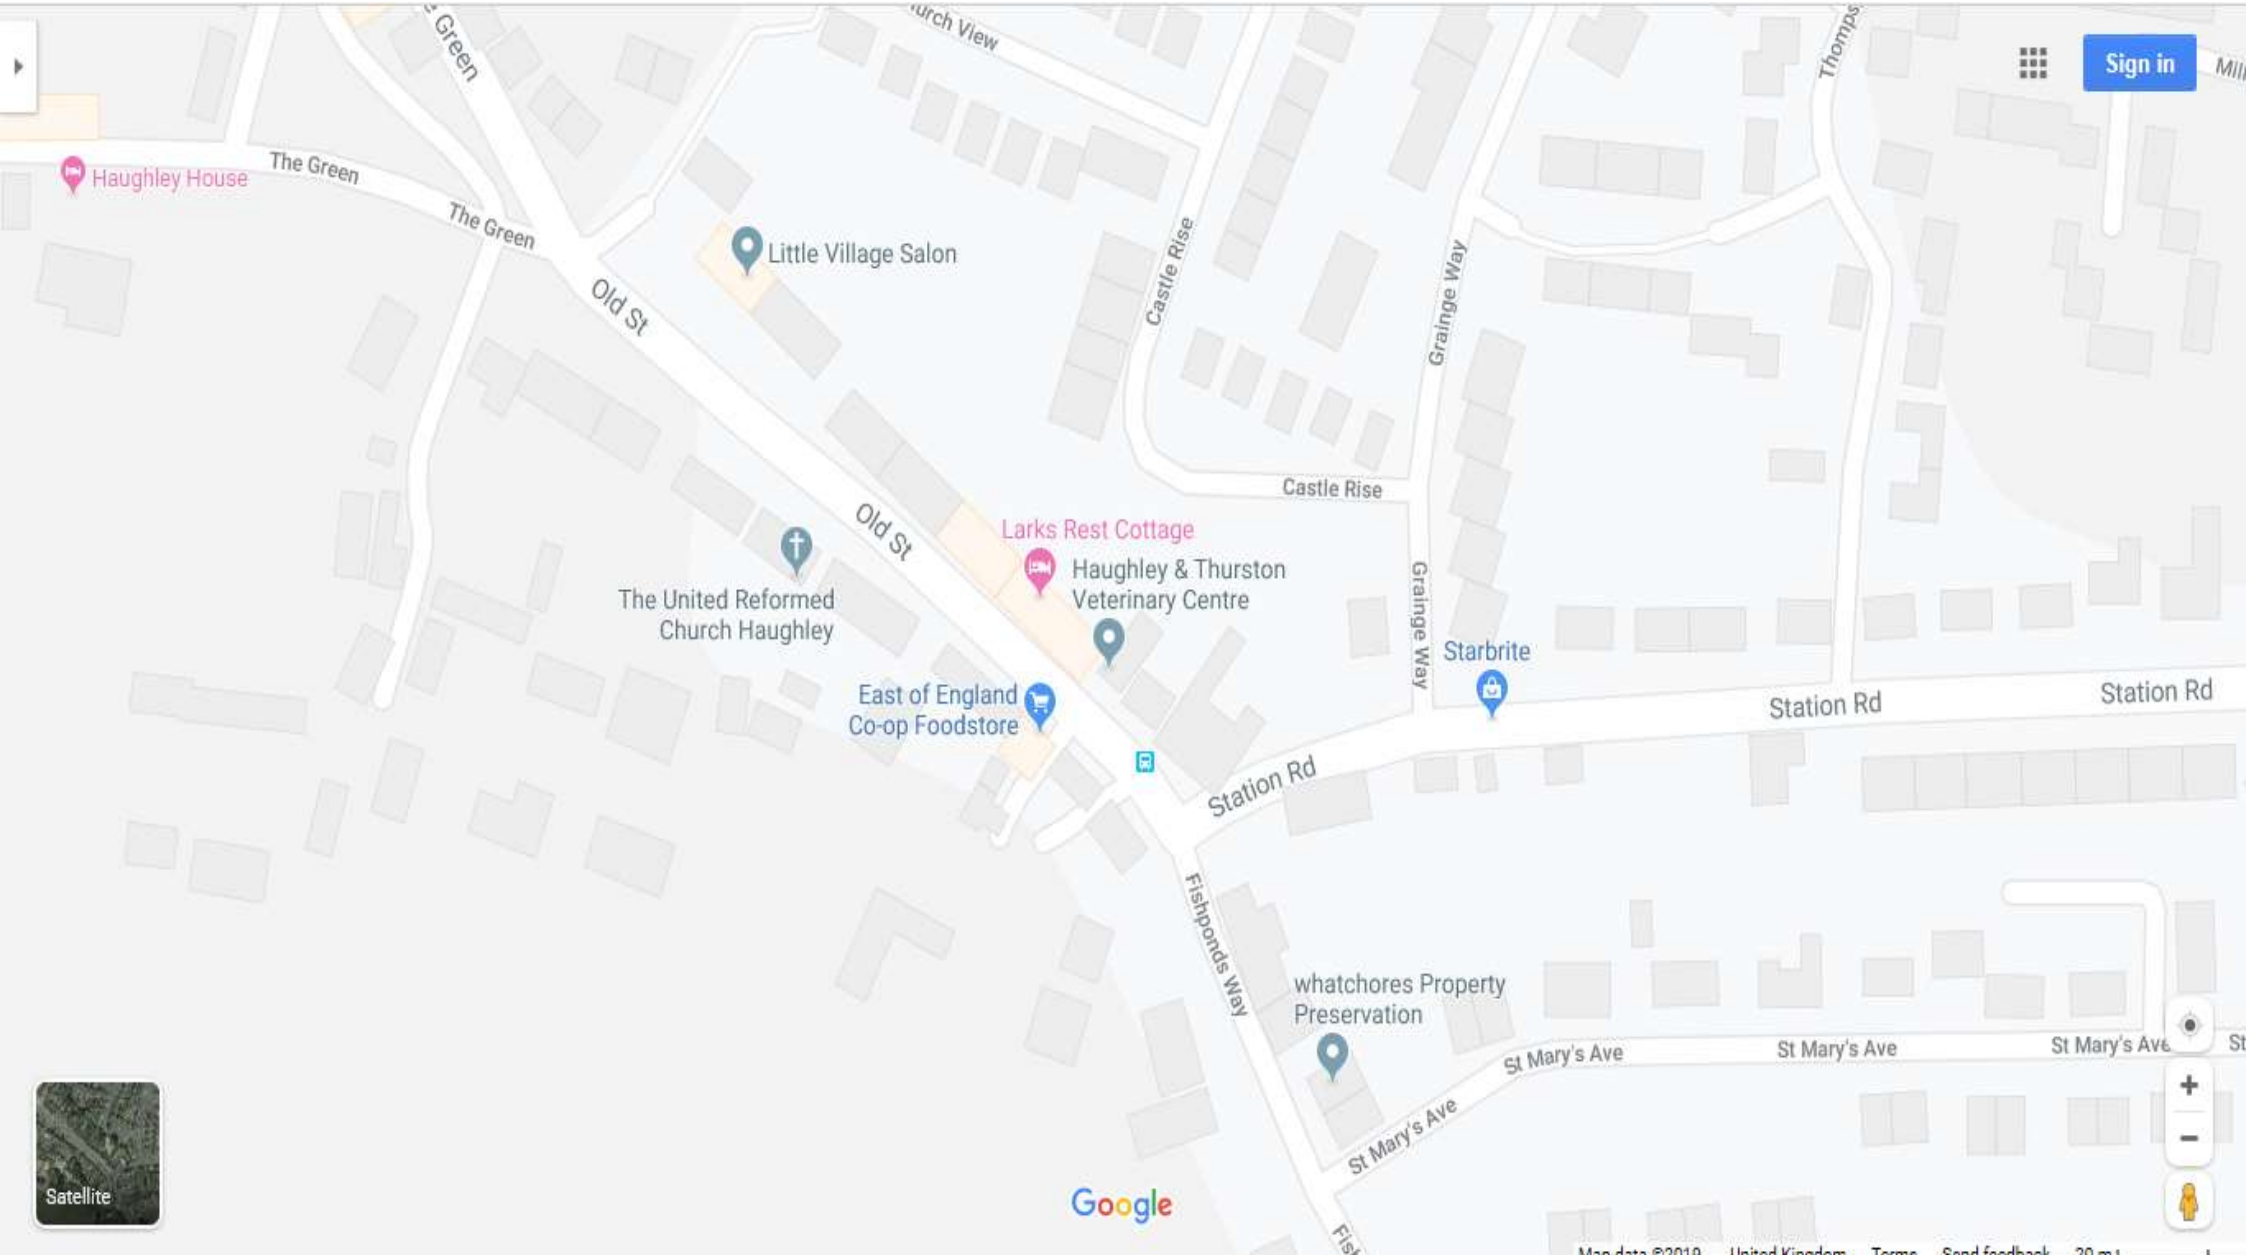

Sign in

Haugley House

Little Village Salon

The United Reformed Church Haugley

Larks Rest Cottage

Haugley & Thurston Veterinary Centre

East of England Co-op Foodstore

Starbrite

whatchores Property Preservation

Satellite

Google

Map data ©2018 United Kingdom Terms Send feedback 30 m