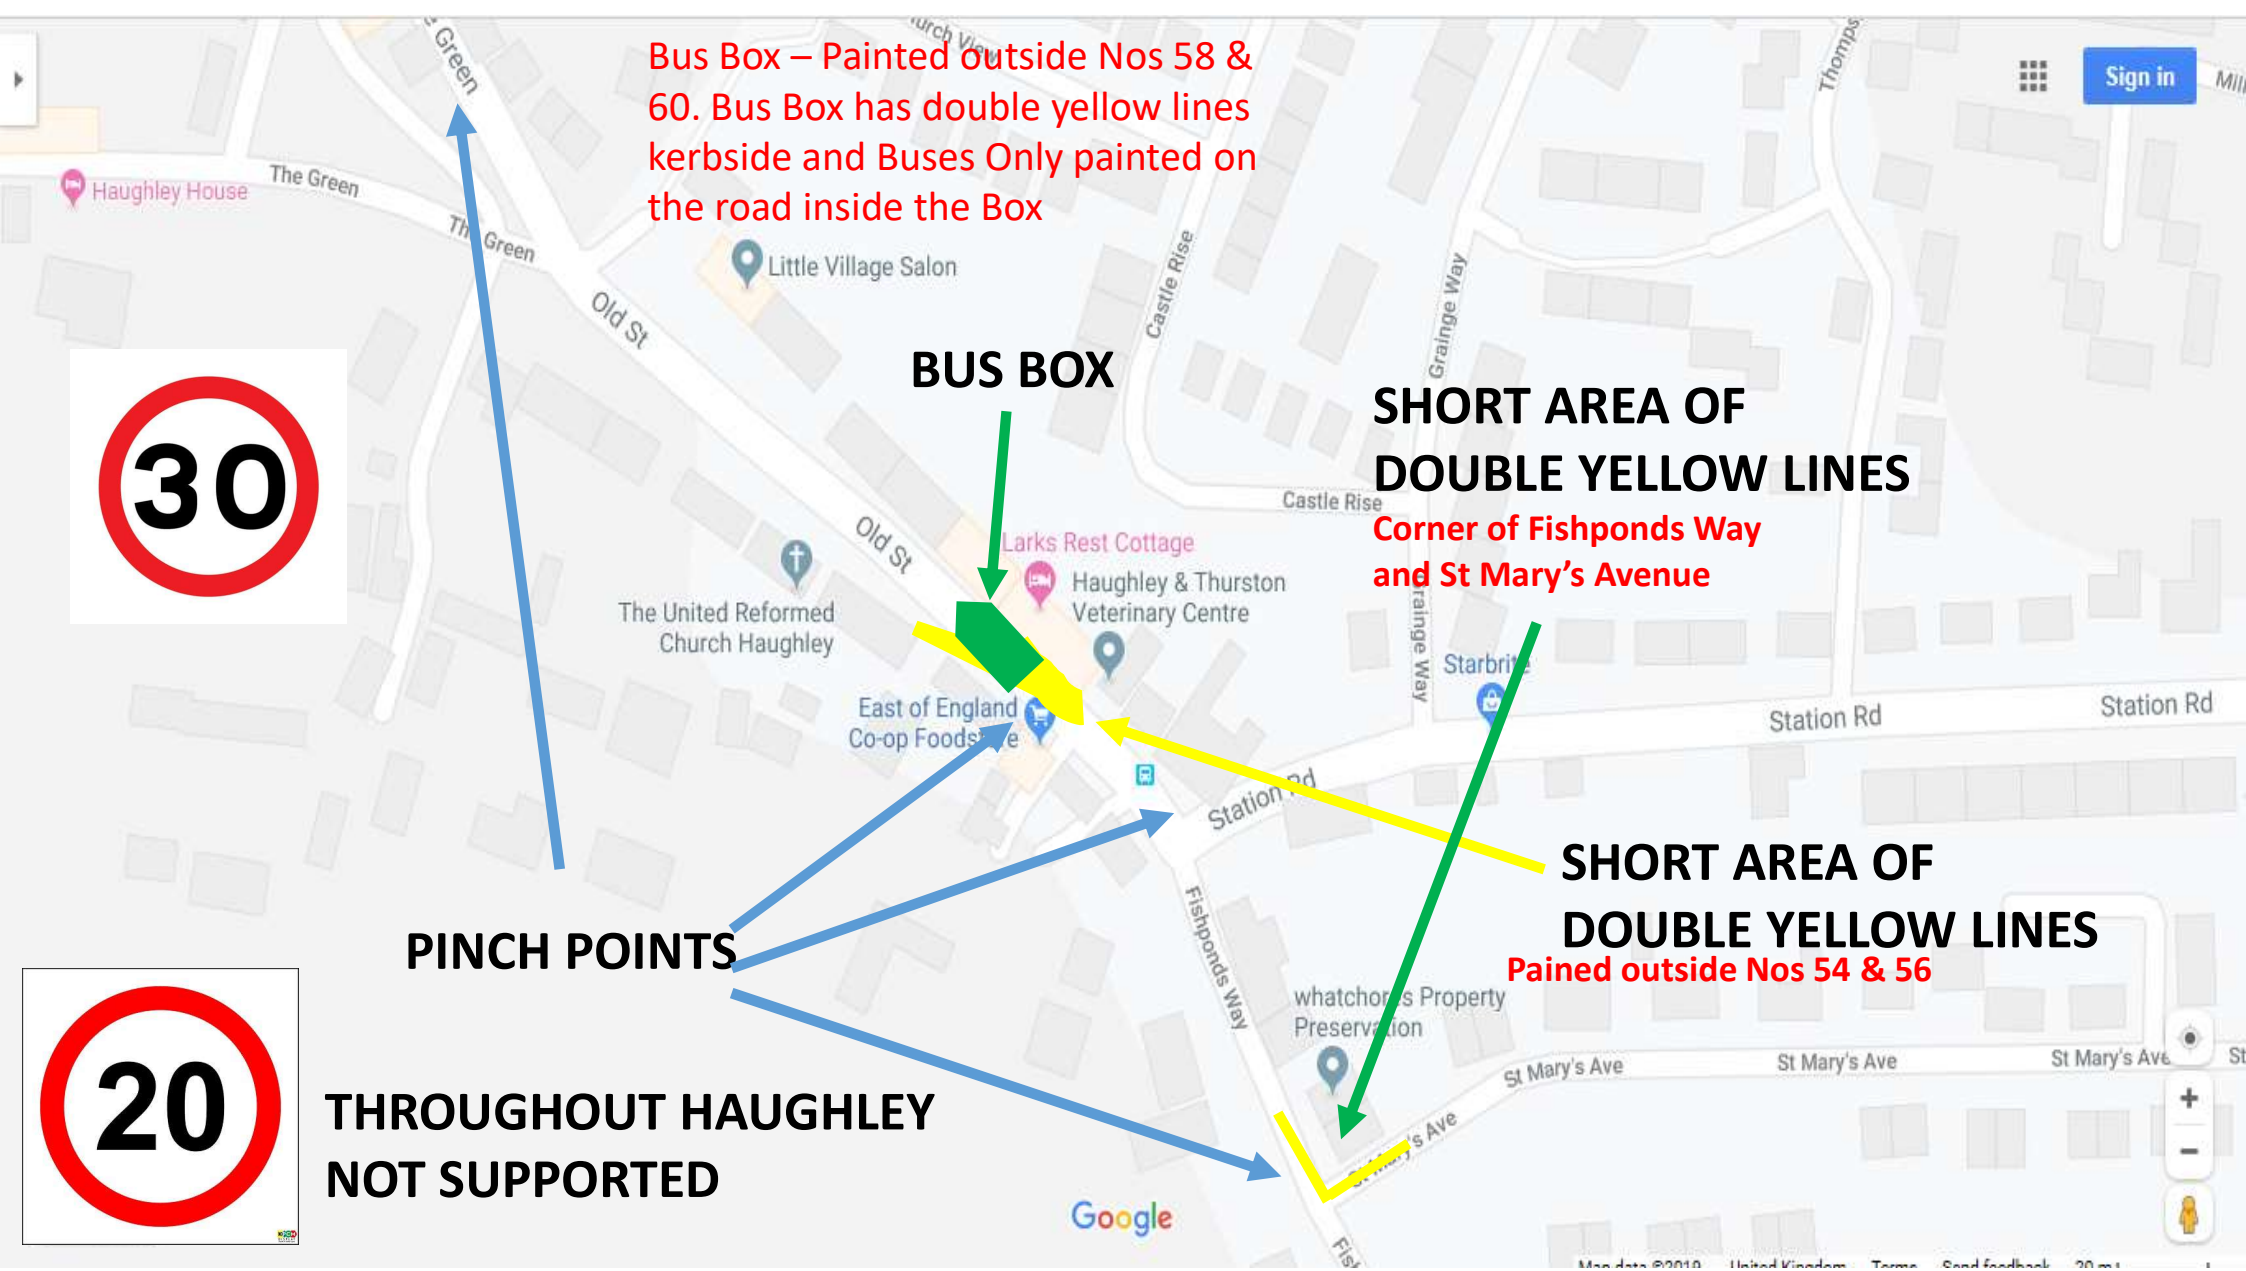

Google

40mph speed limit from Tot Hill  
along Fishponds Way to the 30mph  
sign entering Haughley near Windgap Lane

PROPOSED

Bus Box – Painted outside Nos 58 & 60. Bus Box has double yellow lines kerbside and Buses Only painted on the road inside the Box

**BUS BOX**

**SHORT AREA OF DOUBLE YELLOW LINES**

Corner of Fishponds Way and St Mary's Avenue

**SHORT AREA OF DOUBLE YELLOW LINES**

Painted outside Nos 54 & 56

**PINCH POINTS**

**THROUGHOUT HAUGHLEY NOT SUPPORTED**

Double yellow lines outside the Post Office from layby and round bend to Duke Street

Double yellow lines length of Haughley House opposite Village Hall and single yellow line along full length of road from the Vicarage to the turning left with restricted parking during the day only

## WINDGAP LANE

SID device to be used on Windgap Lane, Station rd and Fishponds.

CHICANE

40mph from before Quarries Cross then 30mph to Haughley New Street. Pedestrian Crossing warnings signs and warning on the road at Quarries Cross for people crossing to Gallowsfield Wood