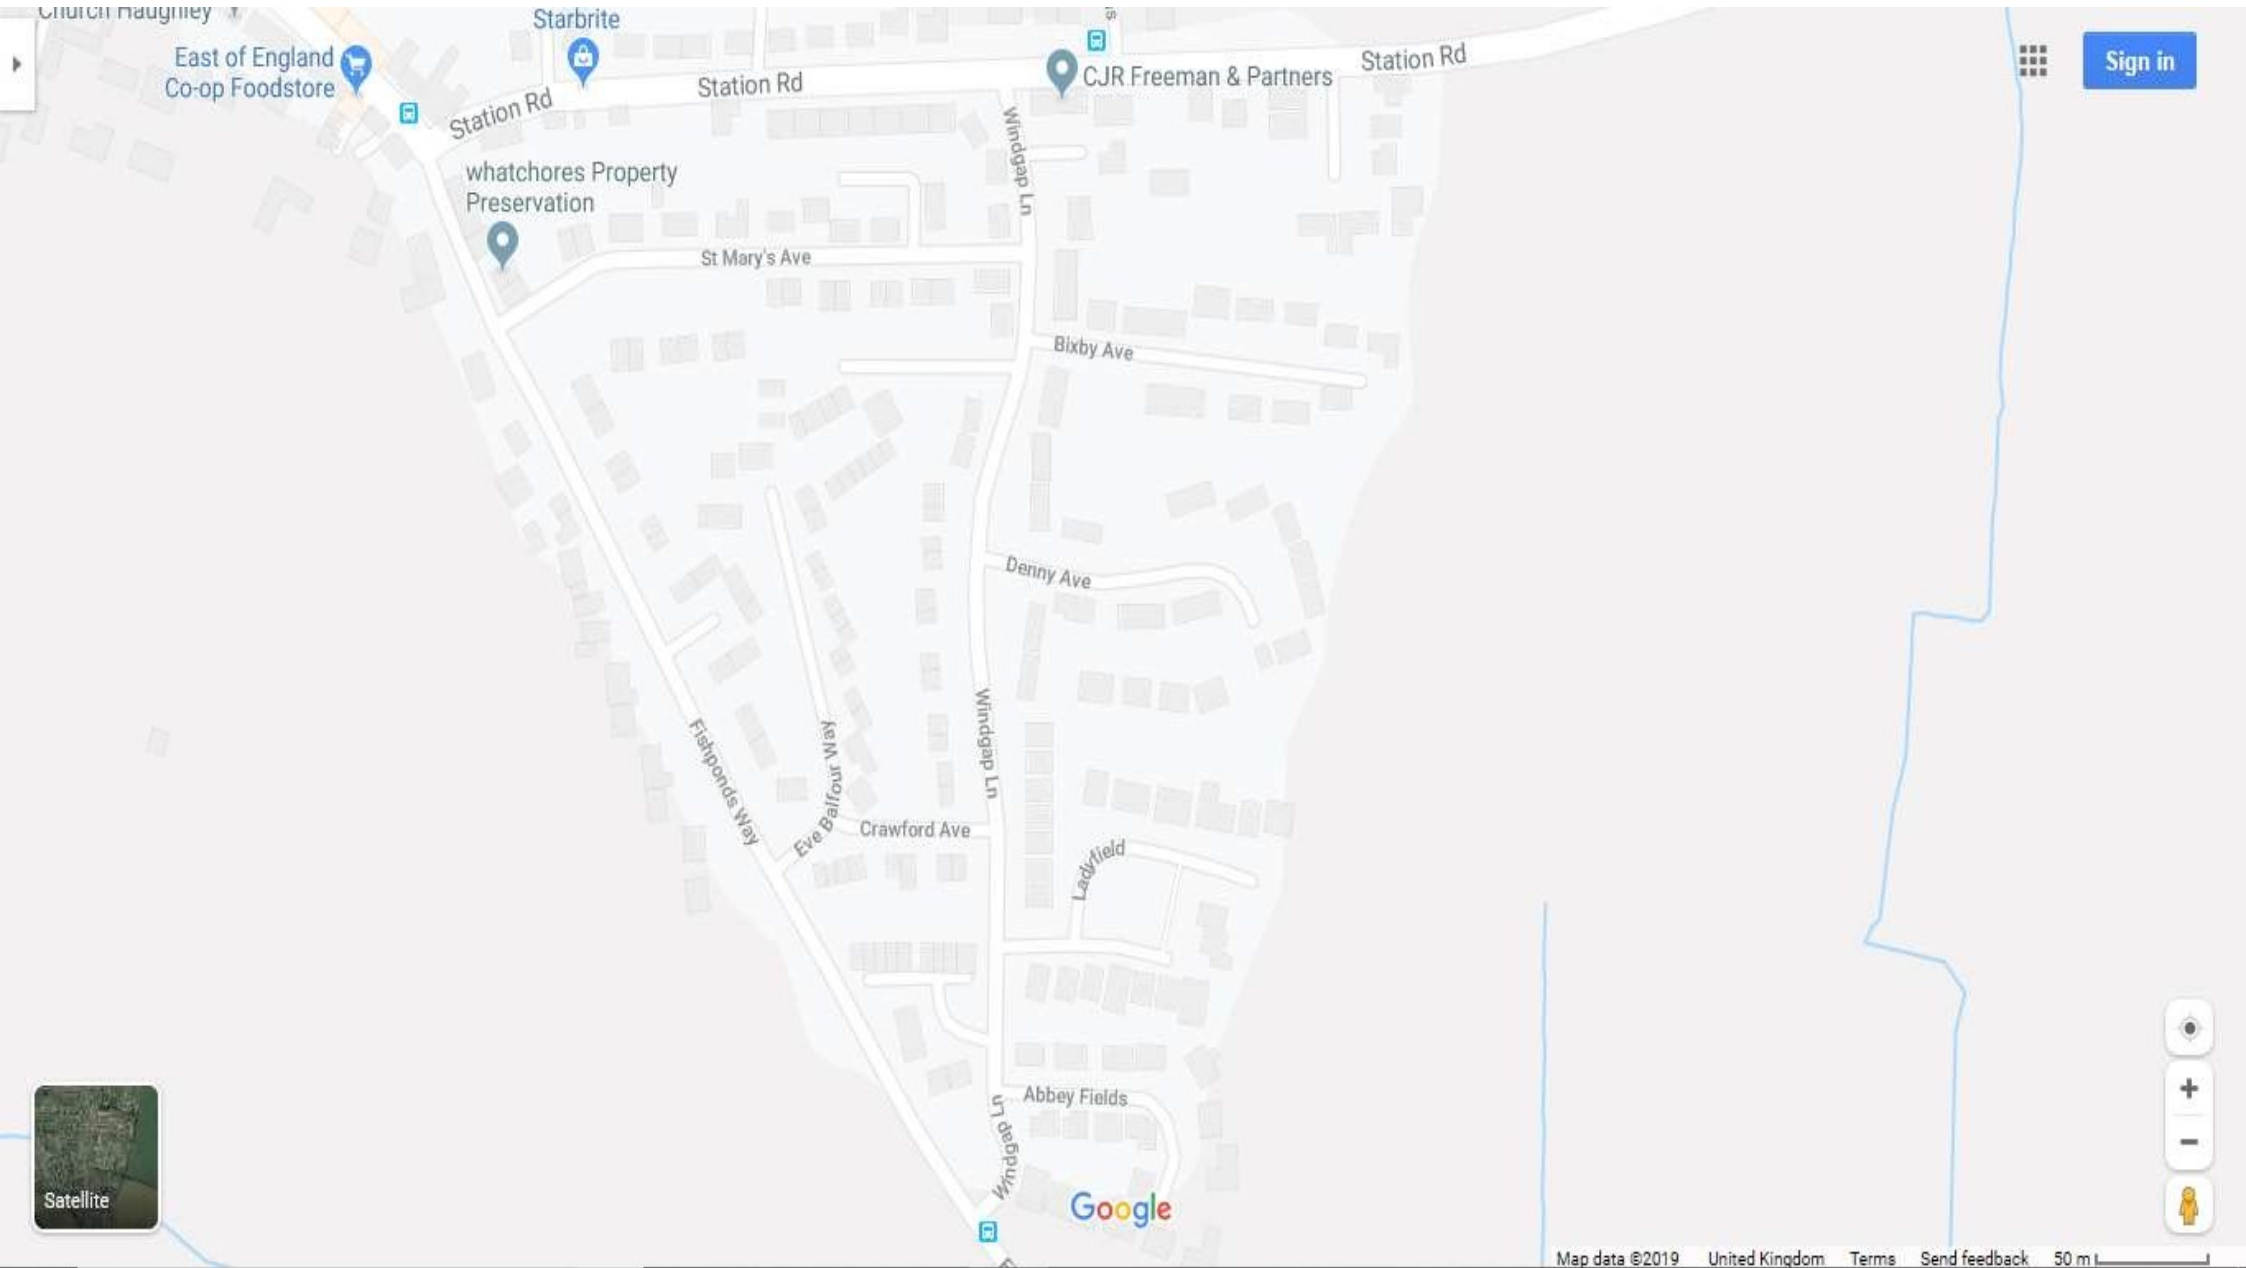

Google

40mph speed limit from Tot Hill  
along Fishponds Way to the 30mph  
sign entering Haughley near Windgap Lane

PROPOSED

Bus Box – Painted outside Nos 58 & 60. Bus Box has double yellow lines kerbside and Buses Only painted on the road inside the Box

whatchores Property Preservation

Satellite

Google

Map data ©2018 United Kingdom Terms Send feedback 30 m

Sign in

Satellite

Google

Sign in

Satellite

Google

Sign in

Wetherden

Haughley Park Barn

Haughley New Street

Haughley House

Travelodge Ipswich Stowmarket